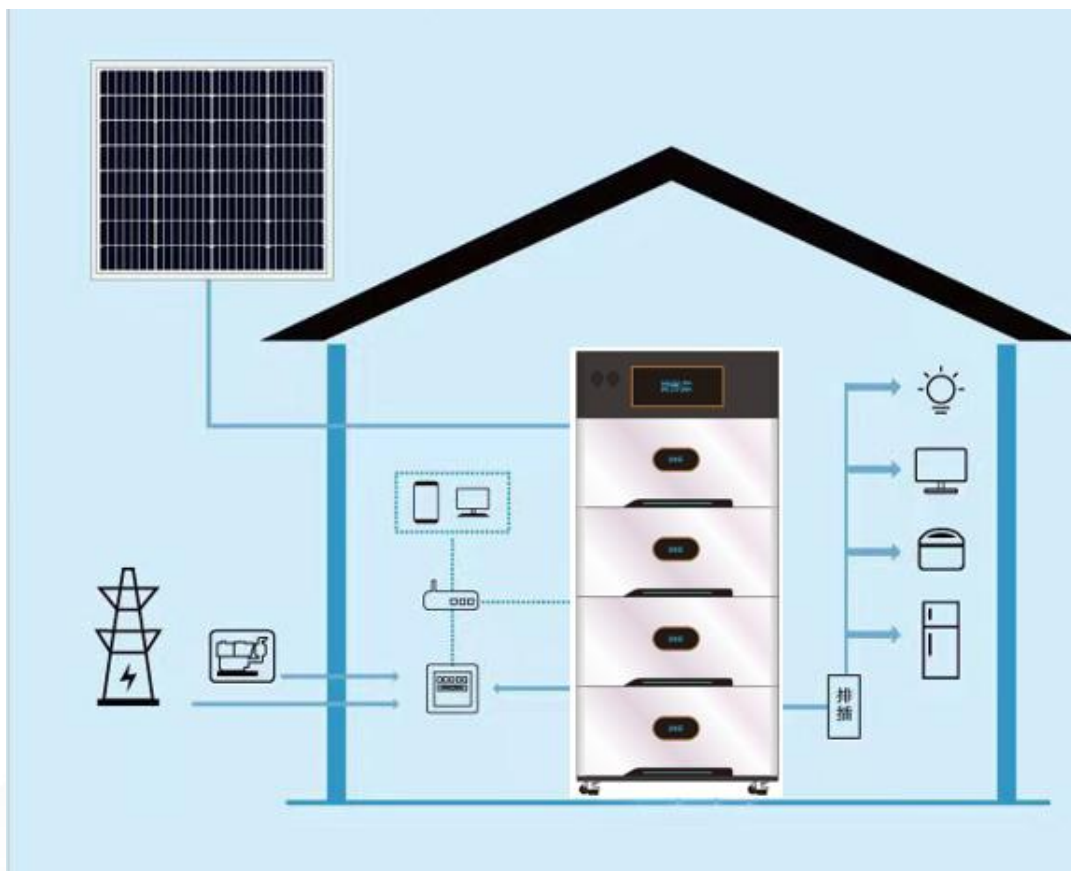

Home Solar Photovoltaic Panels Energy Storage System

示意图