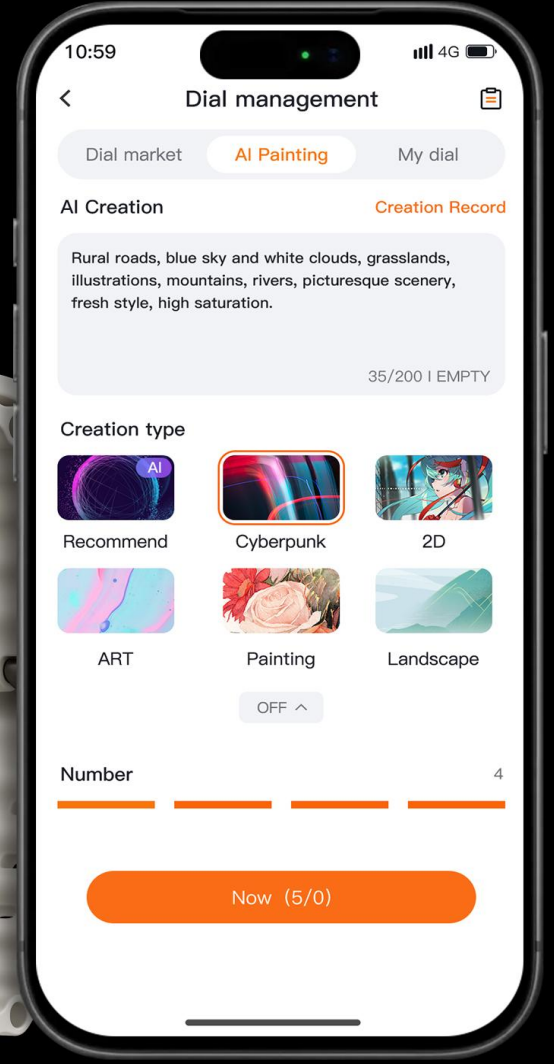

Ai Painting, Create your exclusive dial