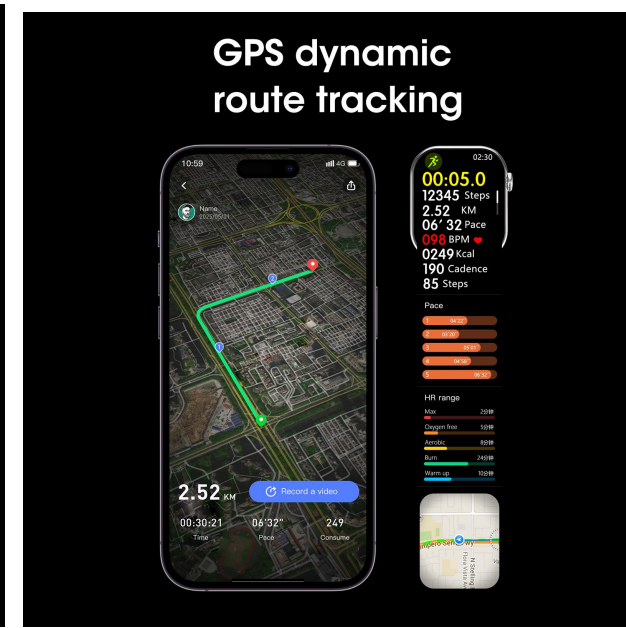

Wireless charge
More convenient
and faster