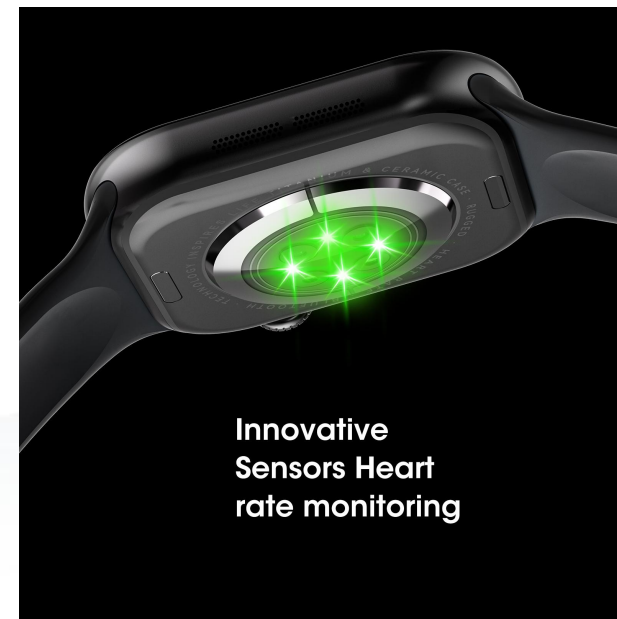

Turn on the intelligent **recording** function quietly, conveniently record high-definition recording, low noise automatic storage, do not miss any important point.

**Synchronize books** to the watch through the mobile APP, which can save a large number of books and enjoy the ocean of knowledge.

Can store a **massive amount of photos**, classify according to preferences, and beautiful memories often accompany you.

Wireless charge  
More convenient  
and faster

Watch Bluetooth call  
Don't miss important  
calls