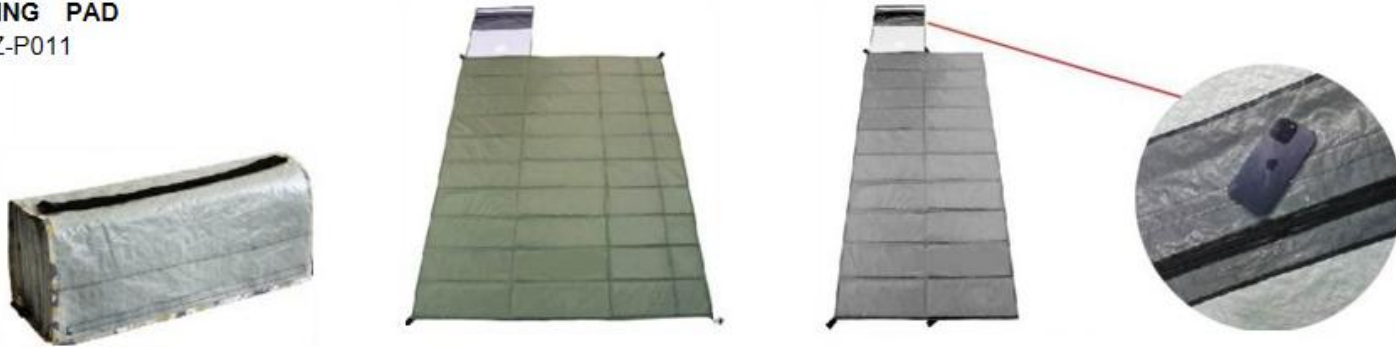

SLEEPING PAD
SKU:SZ-P011

TYPE:	SIZE:	SPEC.	PACKAGE SIZE:
SINGLE	190x63cm	1. SHELL: 190T Polyester waterproof 2. BOTTOM: PE 3. FILING: EPE Foam	66x32x50cm/ctn, 10pcs/ctn
DOUBLE	205x134cm		69x58x45cm/ctn, 8pcs/ctn
QUEEN	210x175cm		61x39.5x45.5cm/ctn, 4pcs/ctn
KING	232x187cm		65x43x48.5cm/ctn, 4pcs/ctn